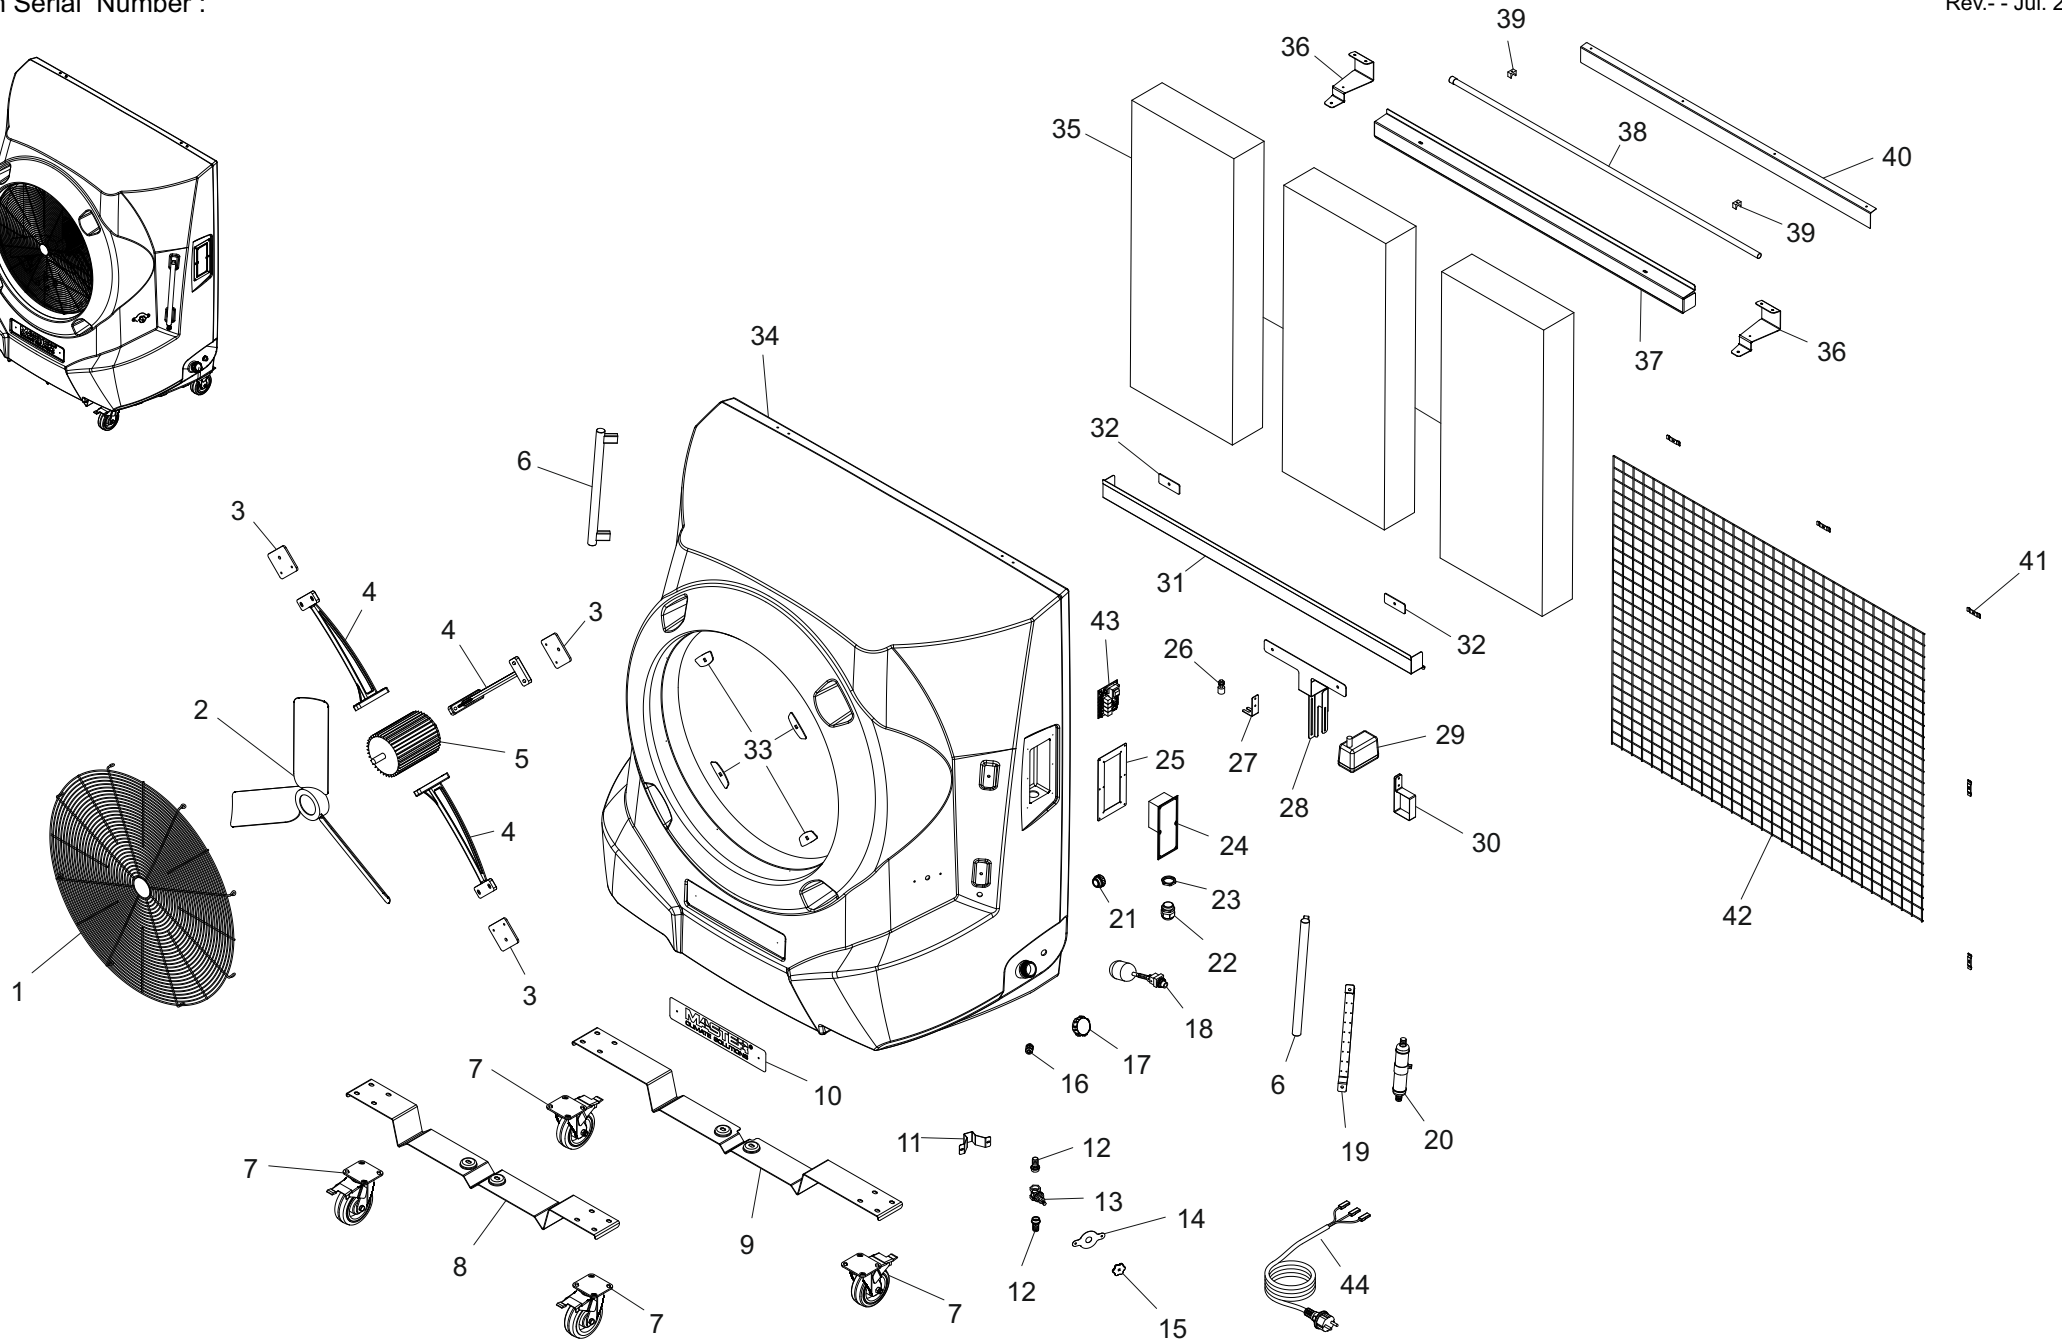

MODEL BC 341

UNIT 1

ILLUSTRATED PARTS BREAKDOWN

Rev. - Jul. 2020

From Serial Number :

MODEL BC 341

PARTS LIST

UNIT 2

N°	CODE	DESCRIPTION
1	4140.934	FRONT GRILLE
2	4140.946	FAN
3	4141.253	INTERNAL MOTOR FLANGE BRACKET
4	4140.948	MOTOR FLANGE
5	4140.947	MOTOR
6	4141.252	HANDLE
7	4141.249	WHEEL
8	4141.263	FRONT WHEEL BRACKET
9	4141.262	REAR WHEEL BRACKET
10	4141.285	MASTER PLATE
11	4141.283	WATER GATE BRACKET
12	4141.287	HOSE HOLDER
13	4141.286	WATER GATE
14	4141.288	WATER GATE EXTERNAL BRACKET
15	4141.289	WATER GATE HANDLE
16	4034.507	STRAIN RELIEF
17	4141.251	TANK CAP
18	4140.959	FLOAT VALVE
19	4141.289	UV LAMP BRACKET
20	4141.282	UV LAMP
21	4141.264	DISCHARGE CAP
22	4511.607	STRAIN RELIEF
23	4101.228	NUT
24	4141.105	DISPLAY BOARD
25	4141.255	DISPLAY BOARD FRAME
26	4140.954	WATER LEVEL SENSOR
27	4141.279	WATER LEVEL SENSOR BRACKET
28	4141.265	INTERNAL COMPONENTS BRACKET
29	4140.957	WATER PUMP
30	4141.281	WATER PUMP BRACKET
31	4141.256	LOWER COOLING PAD BRACKET
32	4141.280	EXTERNAL PAD BRACKET PLATE
33	4141.254	EXTERNAL MOTOR FLANGE PLATE
34	4141.250	PLASTIC BODY
35	4140.949	COOLING PAD
36	4141.258	UPPER BRACKET
37	4141.257	UPPER COOLING PAD BRACKET
38	4140.944	WATER DISTRIBUTOR
39	4140.945	CLAMP
40	4141.261	EXTERNAL PAD BRACKET
41	4141.259	EXTERNAL GRILLE CLIP
42	4141.260	EXTERNAL GRILLE
43	4141.007	PC-BOARD
44	4140.939	POWER CORD