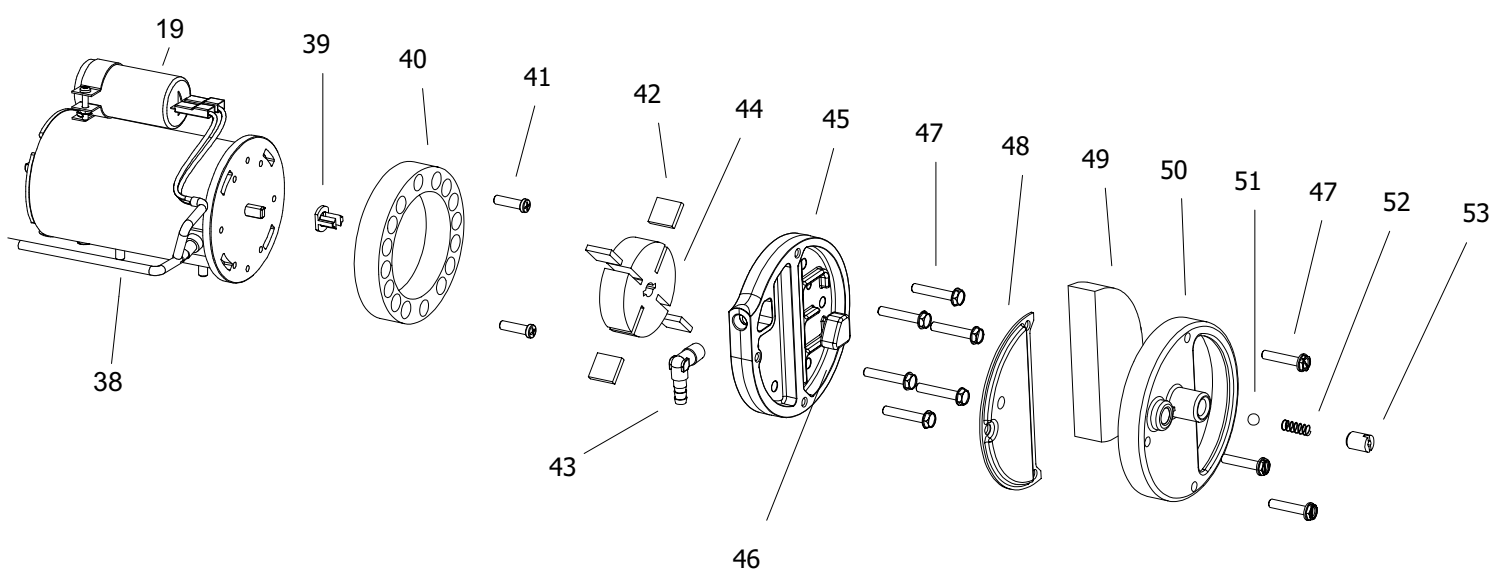

B 70 CED MODEL 2013

UNIT 2

ILLUSTRATED PARTS BREAKDOWN

A

B