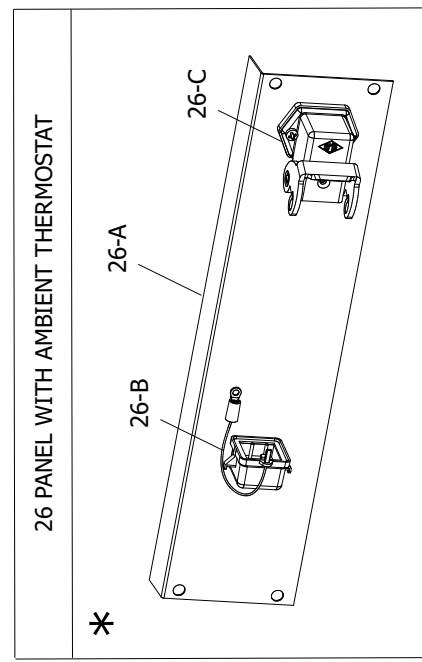

Pos.	Code NR	Description
37	4104.147	AIR LINE
38	4110.480	MOTOR 1/8 HP
39	4108.635	INSERT
40	4101.317	PUMP BODY
41	4108.588	PUMP BODY SCREW
42	4101.200	BLADE
43	4100.661	BARB ELBOW
44	4108.627	ROTOR
45	4109.724	PUMP END COVER
46	4109.716	LINT FILTER
47	4108.528	SCREW/LOCKWASHER 4,8x25
48	4109.708	OUTPUT FILTER
49	4109.690	INTAKE FILTER
50	4109.674	END COVER
51	4108.379	STEEL BALL
52	4102.141	PRESSURE RELIEF SPRING
53	4102.133	ADJUSTING SCREW
54	4103.486	NOZZLE
55	4100.525	WASHER
56	4100.533	NOZZLE SEAL SPRING
57	4101.622	NOZZLE SEAL SLEEVE
58	4110.399	BURNER HEAD BODY
59	4104.118	BARB FITTING
60	4110.337	BIFILAR ELECTRODES
61	4111.831	HT CABLE
62	4110.394	WASHER
63	4110.393	WASHER
64	4110.363	SCREW
73	4260.006	FUEL GAUGE
74	4111.119	THERMOSTAT SOCKET FROM SERIAL NUMBER 32117091
75	4162.467	CAP FOR THERMOSTAT SOCKET FROM SERIAL NUMBER 32117091
...	4103.925	WHEEL KIT HD B35/70

B 70 CED MODEL 2013

UNIT 1

ILLUSTRATED PARTS BREAKDOWN

Edizione 2013
Rev. A