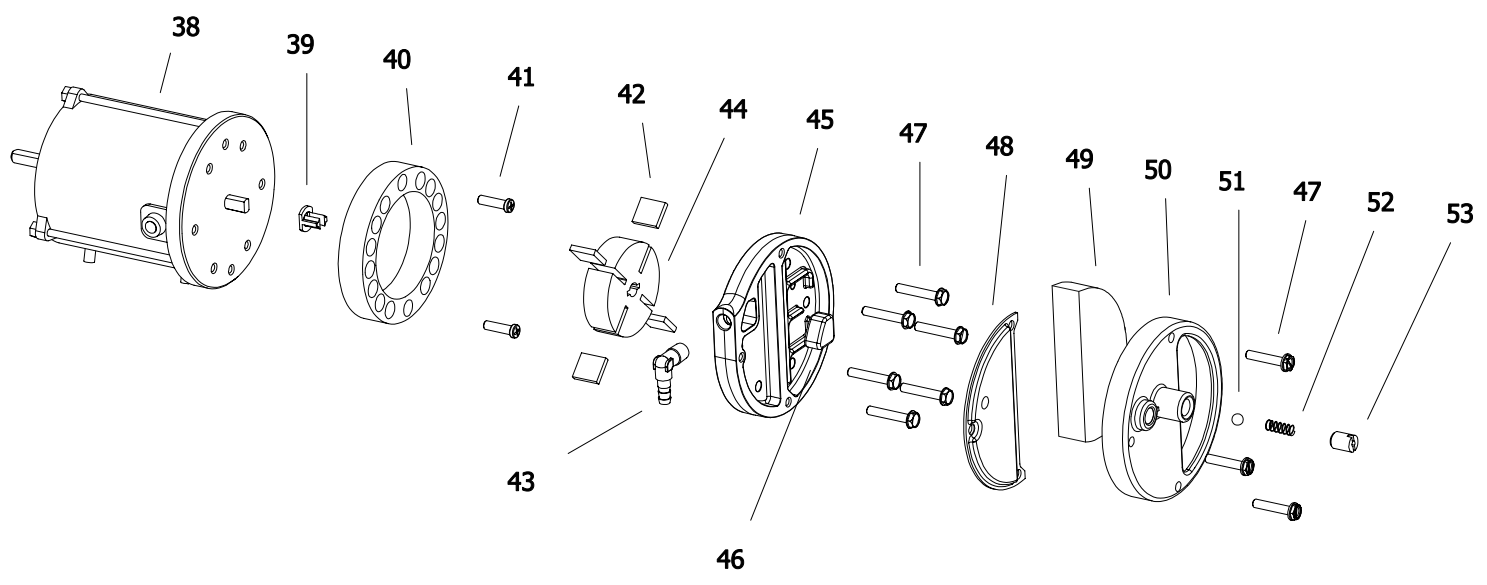

B 70 CED MODEL 2011/2012

UNIT 2

ILLUSTRATED PARTS BREAKDOWN

A

From Serial Number: 31107473

Rev. B - May 2012

B