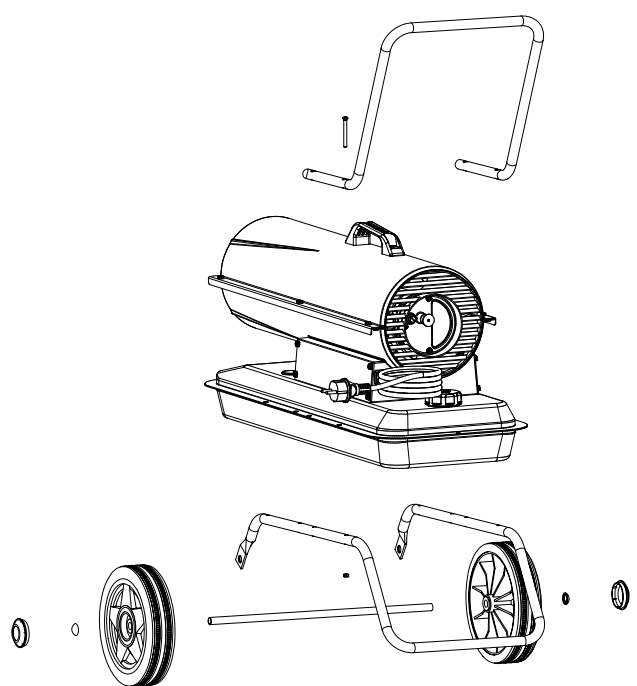

4103.925 Wheel Kit