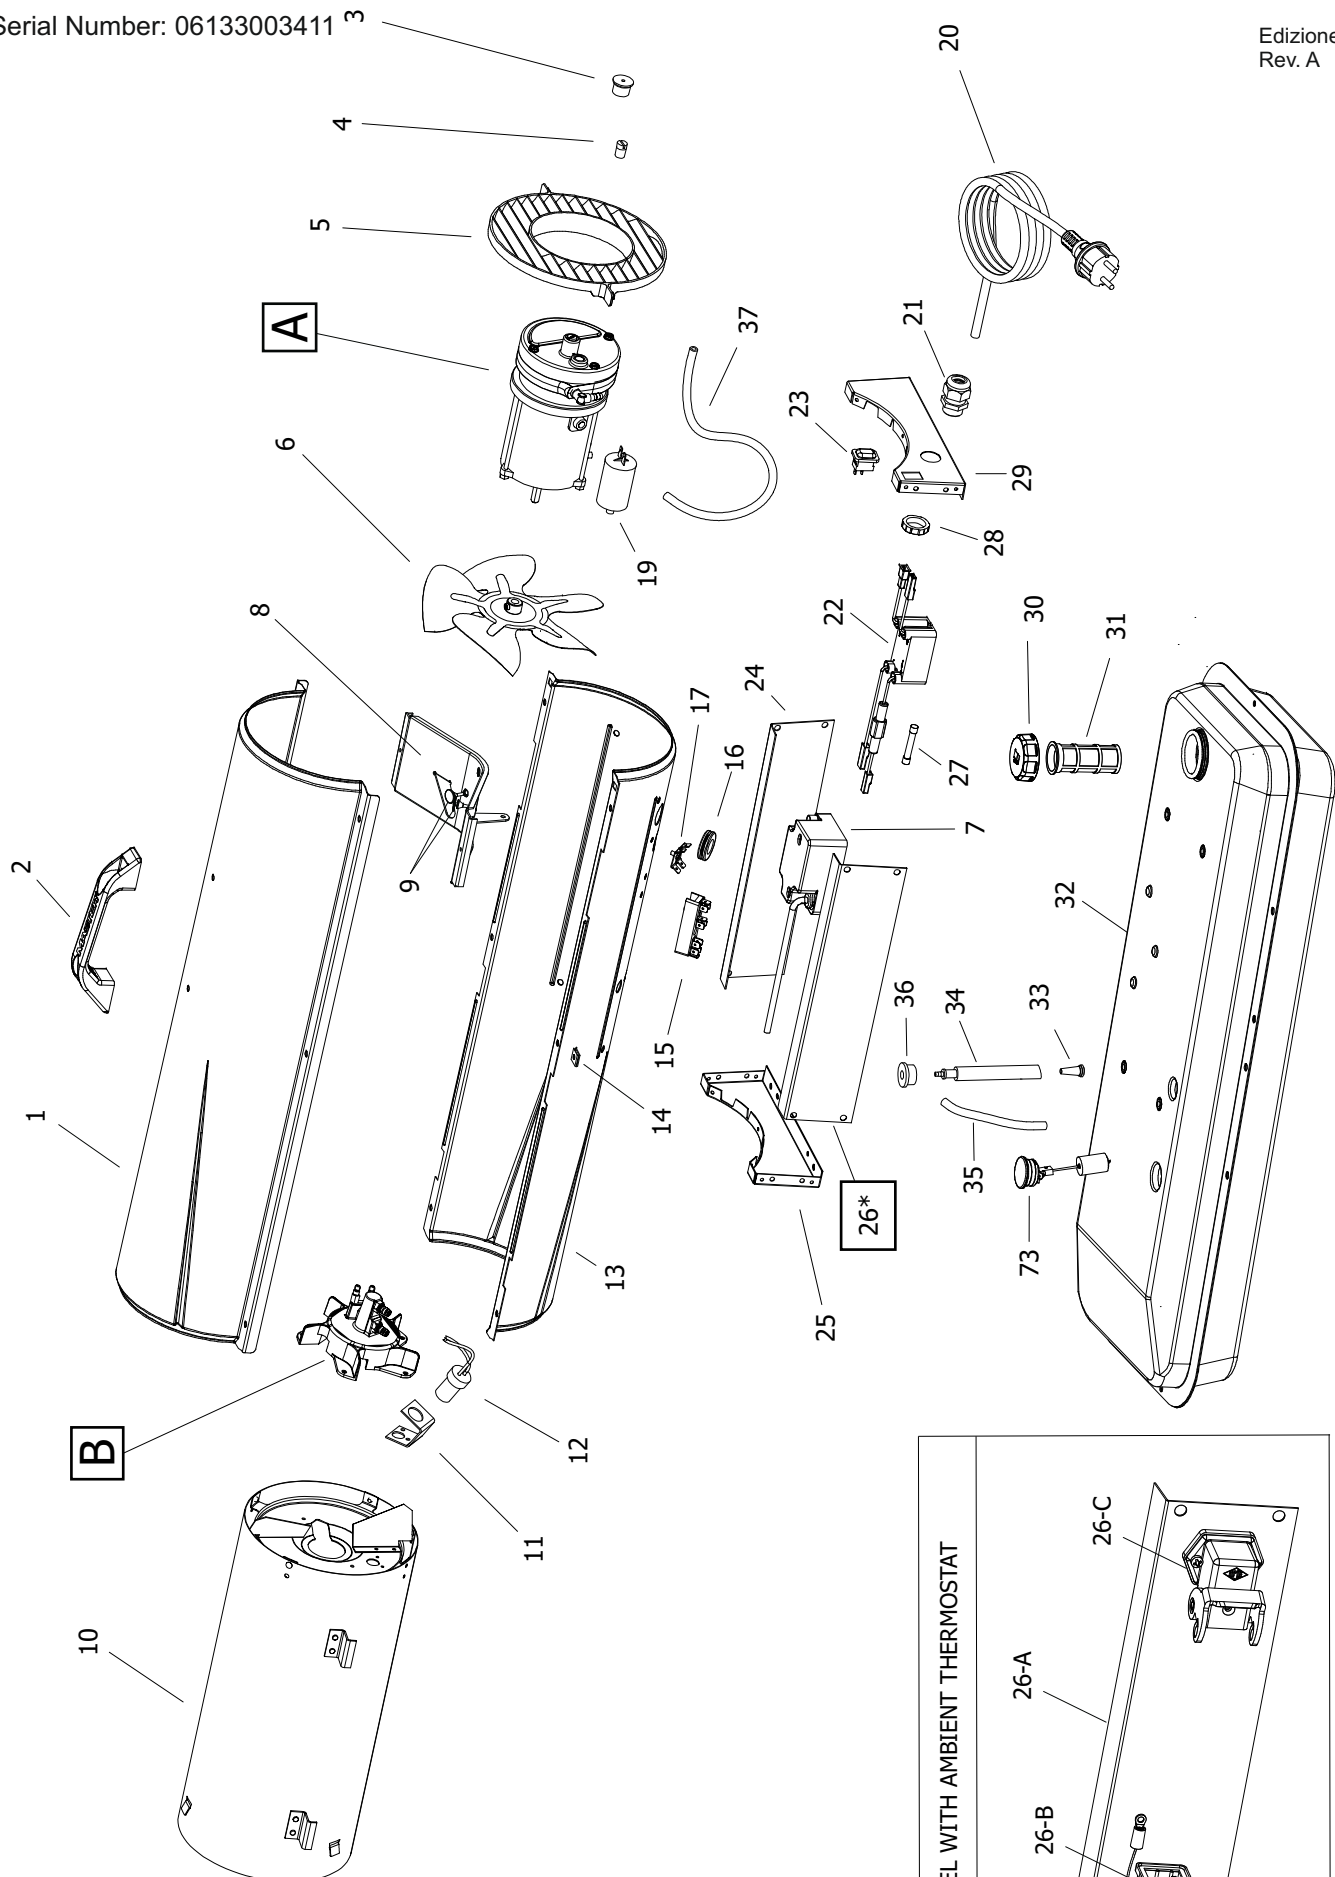

Pos.	Code NR	Description
37	4104.147	AIR LINE
38	4110.480	MOTOR 1/8 HP
39	4108.635	INSERT
40	4101.317	PUMP BODY
41	4108.588	PUMP BODY SCREW
42	4101.200	BLADE
43	4100.661	BARB ELBOW
44	4108.627	ROTOR
45	4109.724	PUMP END COVER
46	4109.716	LINT FILTER
47	4108.528	SCREW/LOCKWASHER 4,8x25
48	4109.708	OUTPUT FILTER
49	4109.690	INTAKE FILTER
50	4109.674	END COVER
51	4108.379	STEEL BALL
52	4102.141	PRESSURE RELIEF SPRING
53	4102.133	ADJUSTING SCREW
54	4103.486	NOZZLE
55	4100.525	WASHER
56	4100.533	NOZZLE SEAL SPRING
57	4101.622	NOZZLE SEAL SLEEVE
58	4110.399	BURNER HEAD BODY
59	4104.118	BARB FITTING
60	4110.337	BIFILAR ELECTRODES
61	4111.831	HT CABLE
62	4110.394	WASHER
63	4110.393	WASHER
64	4110.363	SCREW
73	4260.006	FUEL GAUGE
74	4111.119	THERMOSTAT SOCKET FROM SERIAL NUMBER 32117091
75	4162.467	CAP FOR THERMOSTAT SOCKET FROM SERIAL NUMBER 32117091
...	4103.925	WHEEL KIT HD B35/70

B 70 CED MODEL 2013

UNIT 1

ILLUSTRATED PARTS BREAKDOWN

Edizione 2013
Rev. A