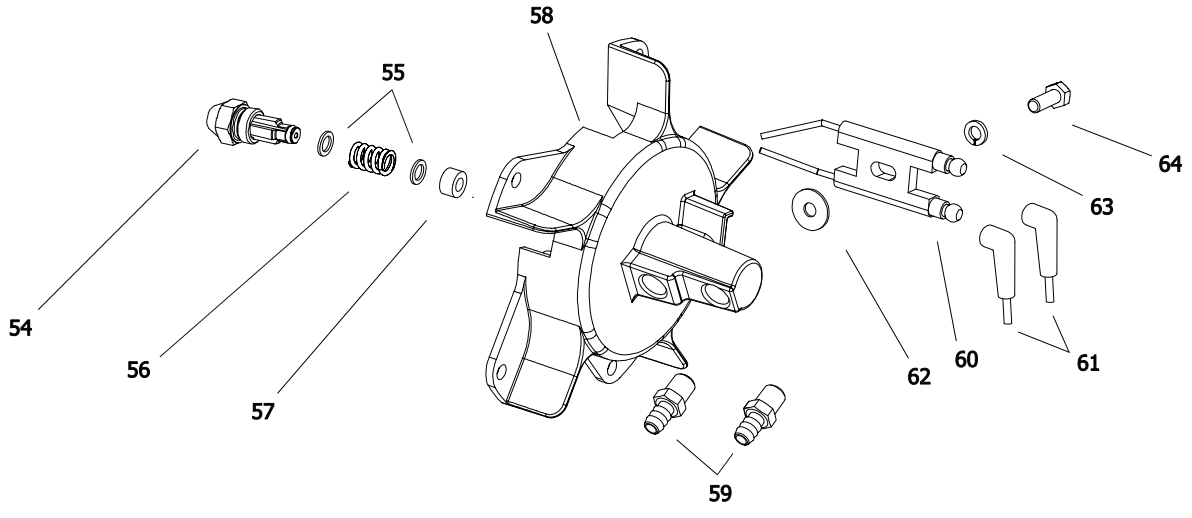

Pos.	Code NR	Description
40	4108.588	PUMP BODY SCREW
41	4101.200	BLADE
42	4100.661	BARB ELBOW
43	4108.627	ROTOR
44	4109.724	PUMP END COVER
45	4109.716	LINT FILTER
46	4108.528	SCREW/LOCKWASHER 4,8x25
47	4109.708	OUTPUT FILTER
48	4109.690	INTAKE FILTER
49	4109.674	END COVER
50	4108.379	STEEL BALL
51	4102.141	PRESSURE RELIEF SPRING
52	4102.133	ADJUSTING SCREW
53	4103.486	NOZZLE
54	4100.525	WASHER
55	4100.533	NOZZLE SEAL SPRING
56	4101.622	NOZZLE SEAL SLEEVE
57	4109.351	BURNER HEAD BODY
58	4104.118	BARB FITTING
59	4101.846	SPARK PLUG
60	4110.194	HT CABLE
...	4103.925	WHEEL KIT HD B35/70

A

From Serial Number: 31107473

Rev. B - May 2012

B

4103.925 WHEEL KIT

Pos.	Code NR	Description
1	4110.121	UPPER SHELL
2	4162.893	PLASTIC HANDLE
3	4100.666	COVER CAP
4	4102.125	PRESSURE GAUGE CAP
5	4103.685	FAN GUARD
6	4100.662	FAN
7	4111.885	ELECTRONIC IGNITOR
8	4110.187	MOTOR BRACKET
9	4150.553	BUMPER
10	4104.090	COMBUSTION CHAMBER
11	4100.658	PHOTOCELL BRACKET
12	4110.564	PHOTOCELL ASSEMBLY
13	4110.535	LOWER SHELL
14	4104.170	CLIP NUT
15	4106.110	TERMINAL BOARD
16	4160.646	CABLE PROTECTION
17	4160.639	RIVET POP
19	4110.293	CAPACITOR
20	4110.451	POWER CORD
21	4150.528	STRAIN RELIEF
22	4109.592	NUT
23	4106.179	ON/OFF SWITCH
24	4110.560	RIGHT PANEL
25	4110.113	FRONT FRAME BRACKET
26	4110.560	LEFT PANEL
26	4110.794	LEFT PANEL FROM SERIAL NUMBER 32117091
27	4104.196	FLAME-OUT CONTROL
28	4100.656	LOCKNUT
29	4110.514	REAR FRAME BRACKET
30	4103.891	FUEL TANK CAP
31	4105.292	FUEL TANK FILTER
32	4110.895	FUEL TANK
33	4110.356	FUEL FILTER
34	4110.391	FUEL LINE
35	4110.032	FUEL LINE
36	4100.541	RUBBER BUSHING