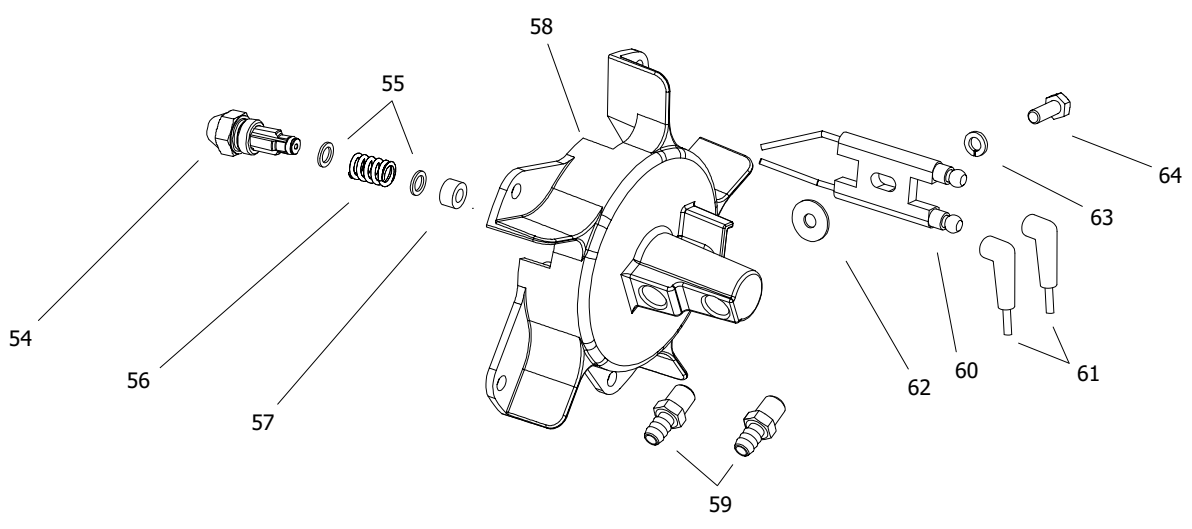

B 70 CED MODEL 2013

UNIT 2

ILLUSTRATED PARTS BREAKDOWN

A

B

4103.925 Wheel Kit