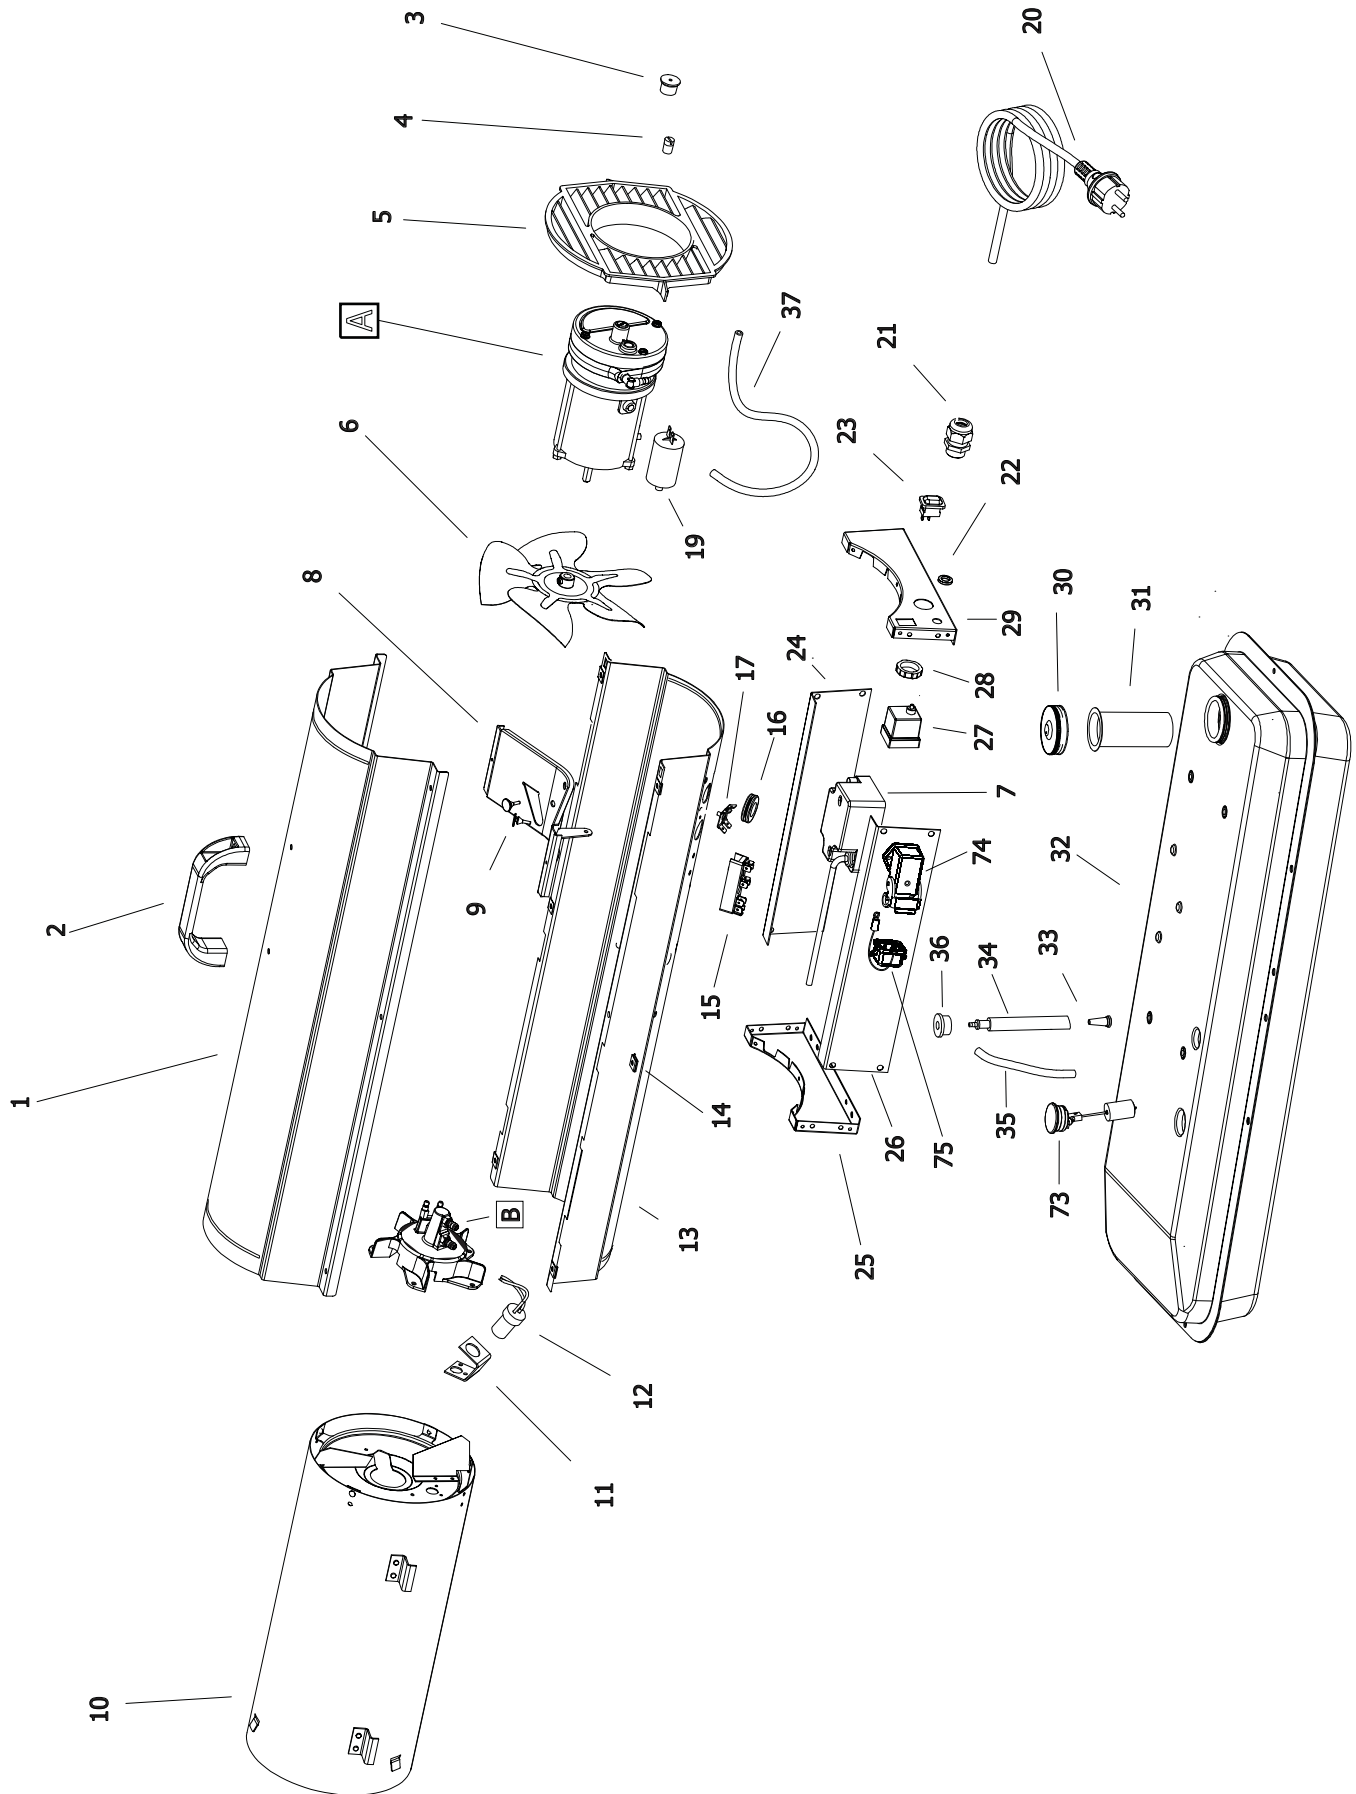

Pos.	Code NR	Description
40	4108.588	PUMP BODY SCREW
41	4101.200	BLADE
42	4100.661	BARB ELBOW
43	4108.627	ROTOR
44	4109.724	PUMP END COVER
45	4109.716	LINT FILTER
46	4108.528	SCREW/LOCKWASHER 4,8x25
47	4109.708	OUTPUT FILTER
48	4109.690	INTAKE FILTER
49	4109.674	END COVER
50	4108.379	STEEL BALL
51	4102.141	PRESSURE RELIEF SPRING
52	4102.133	ADJUSTING SCREW
53	4103.486	NOZZLE
54	4100.525	WASHER
55	4100.533	NOZZLE SEAL SPRING
56	4101.622	NOZZLE SEAL SLEEVE
57	4109.351	BURNER HEAD BODY
58	4104.118	BARB FITTING
59	4101.846	SPARK PLUG
60	4110.194	HT CABLE
...	4103.925	WHEEL KIT HD B35/70

B 70 CED MODEL 2011/2012

UNIT 1

ILLUSTRATED PARTS BREAKDOWN

From Serial Number: 31107473

Edizione 2012
Rev. B