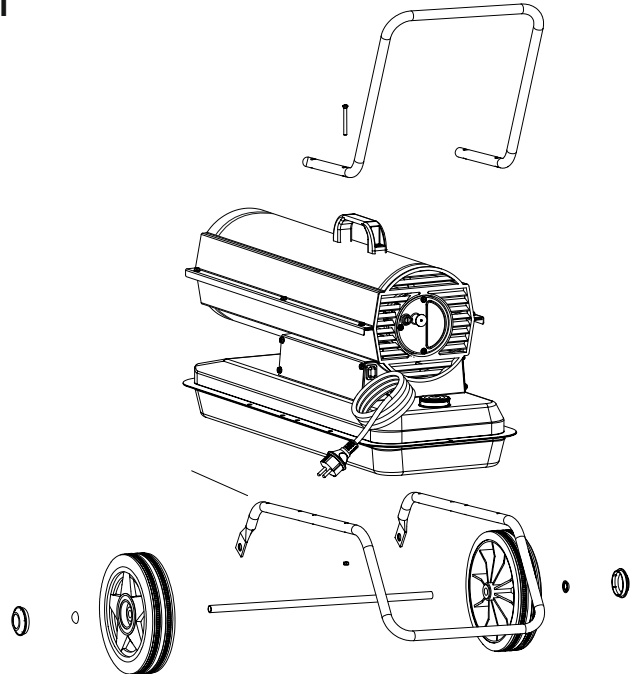

A

From Serial Number: 31107473

Rev. B - May 2012

B

4103.925 WHEEL KIT

Pos.	Code NR	Description
1	4110.121	UPPER SHELL
2	4162.893	PLASTIC HANDLE
3	4100.666	COVER CAP
4	4102.125	PRESSURE GAUGE CAP
5	4103.685	FAN GUARD
6	4100.662	FAN
7	4111.885	ELECTRONIC IGNITOR
8	4110.187	MOTOR BRACKET
9	4150.553	BUMPER
10	4104.090	COMBUSTION CHAMBER
11	4100.658	PHOTOCELL BRACKET
12	4110.564	PHOTOCELL ASSEMBLY
13	4110.535	LOWER SHELL
14	4104.170	CLIP NUT
15	4106.110	TERMINAL BOARD
16	4160.646	CABLE PROTECTION
17	4160.639	RIVET POP
19	4110.293	CAPACITOR
20	4110.451	POWER CORD
21	4150.528	STRAIN RELIEF
22	4109.592	NUT
23	4106.179	ON/OFF SWITCH
24	4110.560	RIGHT PANEL
25	4110.113	FRONT FRAME BRACKET
26	4110.560	LEFT PANEL
26	4110.794	LEFT PANEL FROM SERIAL NUMBER 32117091
27	4104.196	FLAME-OUT CONTROL
28	4100.656	LOCKNUT
29	4110.514	REAR FRAME BRACKET
30	4103.891	FUEL TANK CAP
31	4105.292	FUEL TANK FILTER
32	4110.895	FUEL TANK
33	4110.356	FUEL FILTER
34	4110.391	FUEL LINE
35	4110.032	FUEL LINE
36	4100.541	RUBBER BUSHING

Pos.	Code NR	Description
37	4104.147	AIR LINE
38	4110.480	MOTOR 1/8 HP
39	4108.635	INSERT
40	4101.317	PUMP BODY
41	4108.588	PUMP BODY SCREW
42	4101.200	BLADE
43	4100.661	BARB ELBOW
44	4108.627	ROTOR
45	4109.724	PUMP END COVER
46	4109.716	LINT FILTER
47	4108.528	SCREW/LOCKWASHER 4,8x25
48	4109.708	OUTPUT FILTER
49	4109.690	INTAKE FILTER
50	4109.674	END COVER
51	4108.379	STEEL BALL
52	4102.141	PRESSURE RELIEF SPRING
53	4102.133	ADJUSTING SCREW
54	4103.486	NOZZLE
55	4100.525	WASHER
56	4100.533	NOZZLE SEAL SPRING
57	4101.622	NOZZLE SEAL SLEEVE
58	4110.399	BURNER HEAD BODY
59	4104.118	BARB FITTING
60	4110.337	BIFILAR ELECTRODES
61	4111.831	HT CABLE
62	4110.394	WASHER
63	4110.393	WASHER
64	4110.363	SCREW
73	4260.006	FUEL GAUGE
74	4111.119	THERMOSTAT SOCKET FROM SERIAL NUMBER 32117091
75	4162.467	CAP FOR THERMOSTAT SOCKET FROM SERIAL NUMBER 32117091
...	4103.925	WHEEL KIT HD B35/70