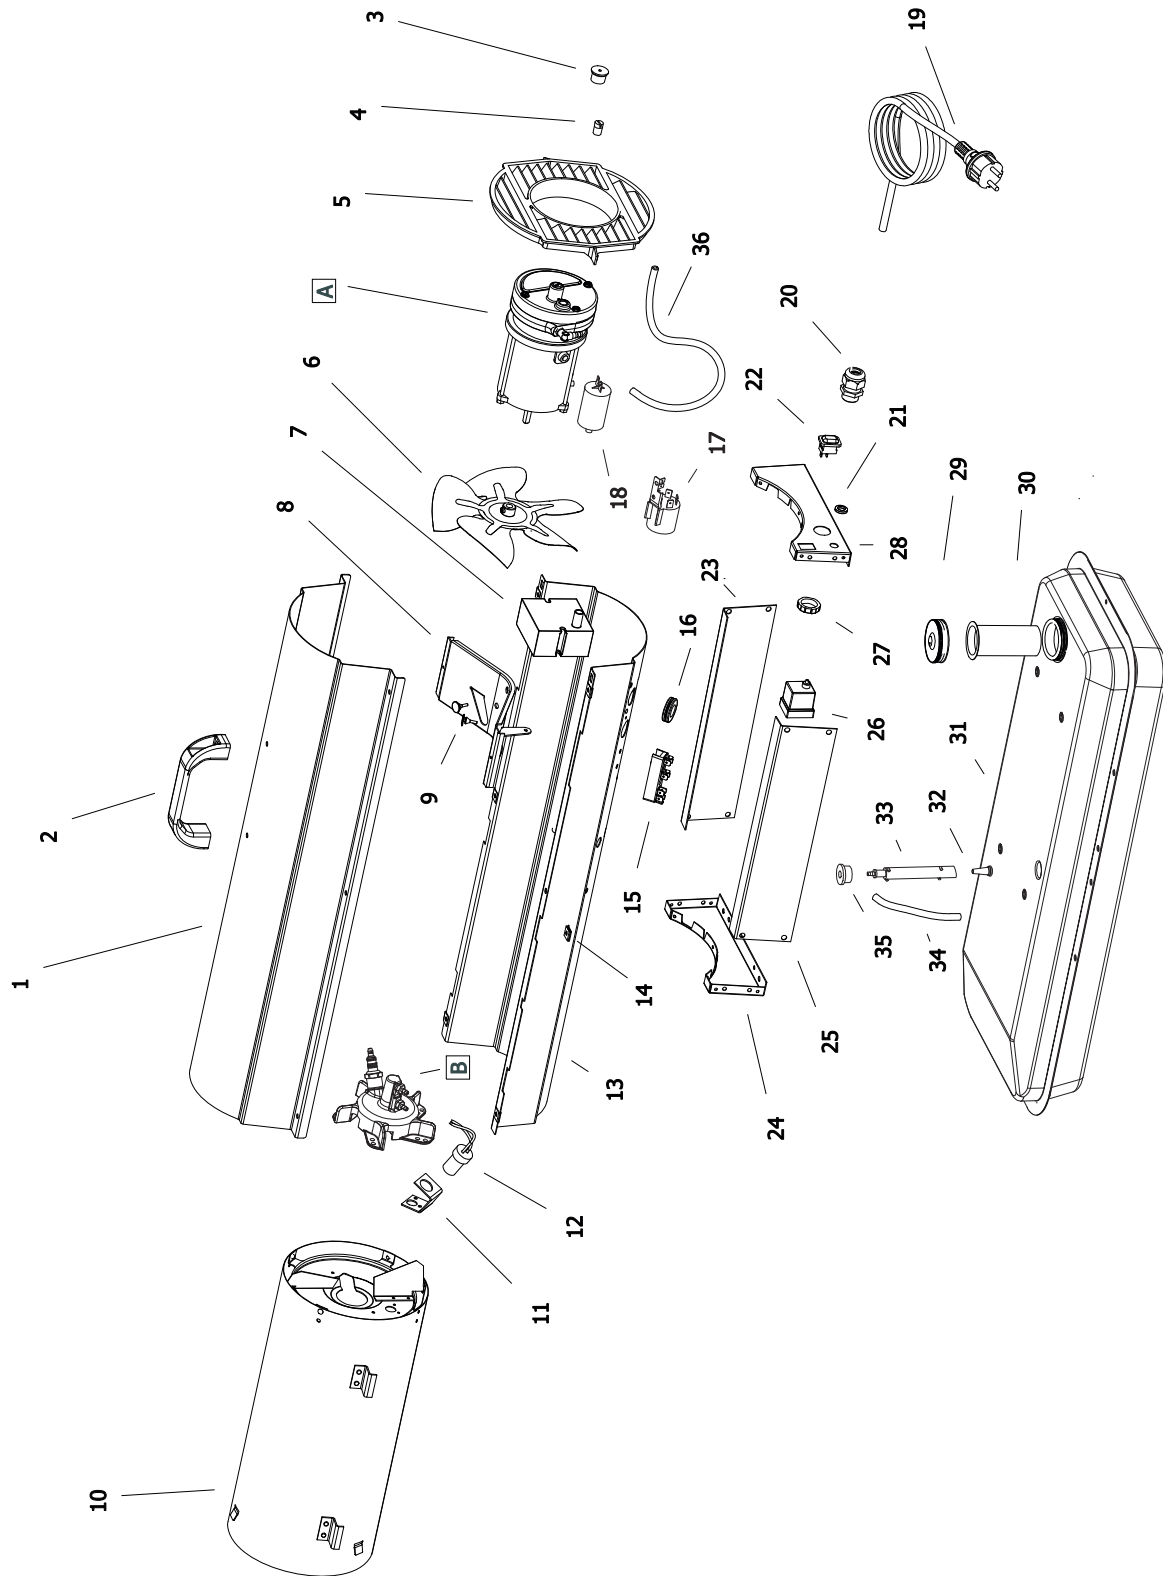

** Parts not available as an assembly, order parts separately

B70 CED MODEL 2010

UNIT 1

ILLUSTRATED PARTS BREAKDOWN

From Serial Number: 30101526

Edizione 2010
Rev. A

Pos.	Code NR	Description
1	4110.121	UPPER SHELL
2	4160.715	PLASTIC HANDLE
3	4100.666	COVER CAP
4	4102.125	PRESSURE GAUGE CAP
5	4103.685	FAN GUARD
6	4100.662	FAN
7	4110.609	ELECTRONIC IGNITOR
8	4110.187	MOTOR BRACKET
9	4150.553	BUMPER
10	4104.090	COMBUSTION CHAMBER
11	4100.658	PHOTOCELL BRACKET
12	4110.564	PHOTOCELL ASSEMBLY
13	4110.535	LOWER SHELL
14	4104.170	CLIP NUT
15	4106.110	TERMINAL BOARD
16	4160.646	CABLE PROTECTION
17	4100.528	POWER LINE RFI FILTER
18	4110.293	CAPACITOR
19	4110.486	POWER CORD
20	4150.528	STRAIN RELIEF
21	4109.592	NUT
22	4106.179	ON/OFF SWITCH
23	4110.560	RIGHT PANEL
24	4110.113	FRONT FRAME BRACKET
25	4110.560	LEFT PANEL
26	4104.196	FLAME-OUT CONTROL
27	4100.656	LOCKNUT
28	4110.514	REAR FRAME BRACKET
29	4103.891	FUEL TANK CAP
30	4105.292	FUEL TANK FILTER
31	4110.895	FUEL TANK
32	4110.356	FUEL FILTER
33	4110.391	FUEL LINE
34	4110.032	FUEL LINE
35	4100.541	RUBBER BUSHING
36	4104.147	AIR LINE
37	4110.480	MOTOR 1/8 HP
38	4108.635	INSERT
39	4101.317	PUMP BODY